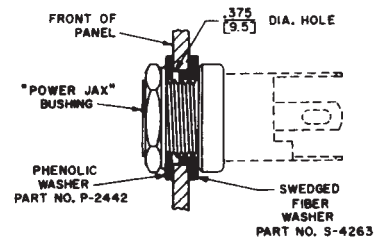

## STRAIGHT MINIATURE POWER JACKS

### PC712A

	CENTER PIN
RAPC 712	.097 - .099" (2.46 - 2.52 mm)
RAPC 722	.075 - .077" (1.91 - 1.96 mm)

### RAPC 722

DIMENSIONS ARE FOR REFERENCE ONLY  $\frac{\text{Inch}}{\text{(mm)}}$

NOTE: Contact your Switchcraft Representative for price and delivery.