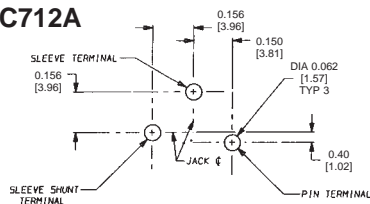

### 712A

### PC712A

	CENTER PIN
RAPC 712	.097 - .099" (2.46 - 2.52 mm)
RAPC 722	.075 - .077" (1.91 - 1.96 mm)

### RAPC 722

DIMENSIONS ARE FOR REFERENCE ONLY  $\frac{\text{Inch}}{\text{(mm)}}$

NOTE: Contact your Switchcraft Representative for price and delivery.