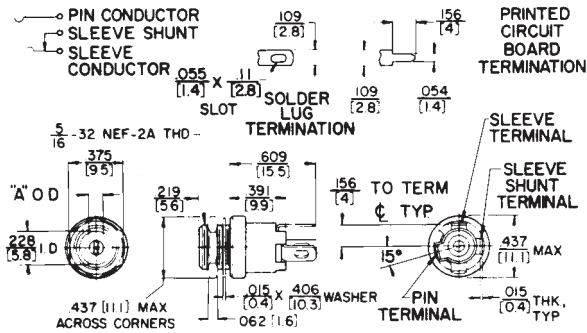

## STRAIGHT MINIATURE POWER JACKS

### 712A

### PC712A

	CENTER PIN
RAPC 712	.097 - .099" (2.46 - 2.52 mm)
RAPC 722	.075 - .077" (1.91 - 1.96 mm)

### RAPC 722

DIMENSIONS ARE FOR REFERENCE ONLY  $\frac{\text{Inch}}{\text{(mm)}}$

NOTE: Contact your Switchcraft Representative for price and delivery.