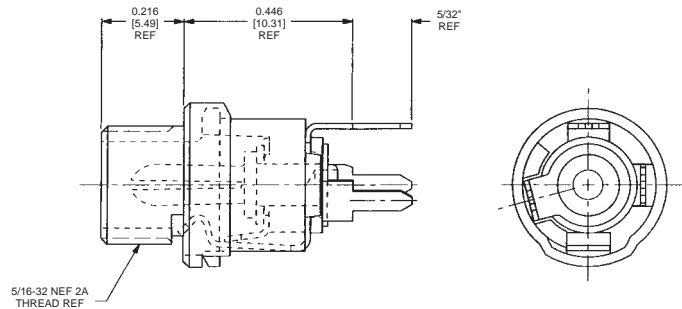

### PC712A

	CENTER PIN
RAPC 712	.097 - .099" (2.46 - 2.52 mm)
RAPC 722	.075 - .077" (1.91 - 1.96 mm)

### RAPC 722

DIMENSIONS ARE FOR REFERENCE ONLY  $\frac{\text{Inch}}{\text{(mm)}}$

NOTE: Contact your Switchcraft Representative for price and delivery.