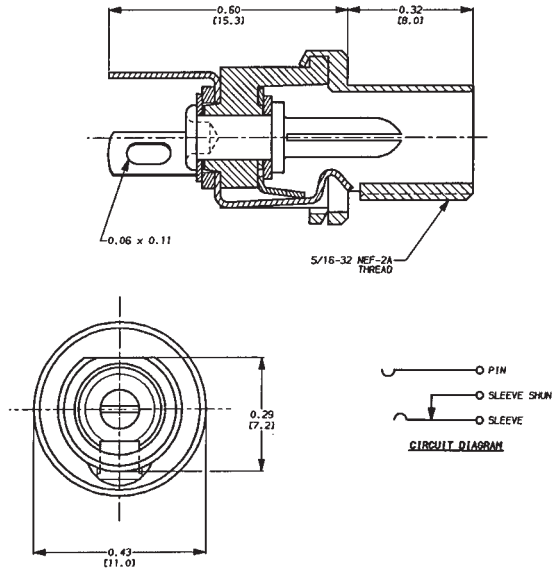

## STRAIGHT MINIATURE POWER JACKS

### PC712A

	CENTER PIN
RAPC 712	.097 - .099" (2.46 - 2.52 mm)
RAPC 722	.075 - .077" (1.91 - 1.96 mm)

### RAPC 722

DIMENSIONS ARE FOR REFERENCE ONLY  $\frac{\text{Inch}}{\text{(mm)}}$

NOTE: Contact your Switchcraft Representative for price and delivery.