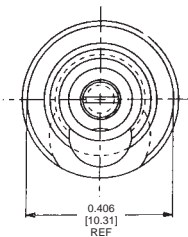

## STRAIGHT MINIATURE POWER JACKS

### PC712A

	CENTER PIN
RAPC 712	.097 - .099" (2.46 - 2.52 mm)
RAPC 722	.075 - .077" (1.91 - 1.96 mm)

### RAPC 722

DIMENSIONS ARE FOR REFERENCE ONLY  $\frac{\text{Inch}}{\text{(mm)}}$

NOTE: Contact your Switchcraft Representative for price and delivery.