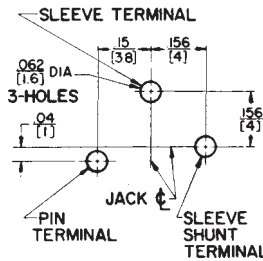

## STRAIGHT MINIATURE POWER JACKS

### PC712A

	CENTER PIN
RAPC 712	.097 - .099" (2.46 - 2.52 mm)
RAPC 722	.075 - .077" (1.91 - 1.96 mm)

### RAPC 722

DIMENSIONS ARE FOR REFERENCE ONLY  $\frac{\text{Inch}}{\text{(mm)}}$

NOTE: Contact your Switchcraft Representative for price and delivery.